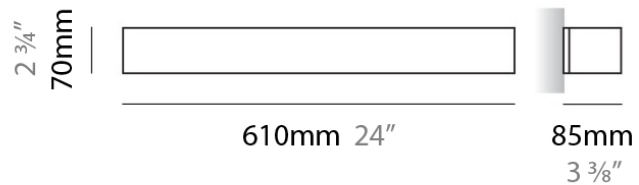

TOY SURFACE

D83142

PROJECT _____

TYPE _____

NOTES _____

QUANTITY _____

DATE _____

GENERAL

Series: Toy
Brand: Panzeri
Division: Design
Mounting Type: Surface
Mounting Location: Wall
Subcategory: Ambient

PHYSICAL

Shape: Rectangle
Length (mm): 610
Length (in): 24
Height (mm): 70
Height (in): 2 3/4
Extension (mm): 85
Extension (in): 3 3/8
Light Distribution: Direct / Indirect
Weight (kg): 2.7
Weight (lbs): 6
Diffuser: Frost White Glass
Fixture Finish: SST
Fixture Material: Metal

ELECTRICAL

Number of Lamps: 1
Lamp Type: LED Retrofit / CFL
Bulb Included: Bulb Not Included
Total Output Wattage (W): 30 / 55
Max. Wattage Per Lamp (W): 30 / 55
Lamp Base: GX24-q3
Driver Included: Yes
Driver Type: Ballast - 120Vac - Non-dimming
Input Voltage (V): 120

LED

OPTICAL

RATINGS AND CERTIFICATIONS

Certified By: CSA Certified to UL and CSA Standards
IP rating: IP40